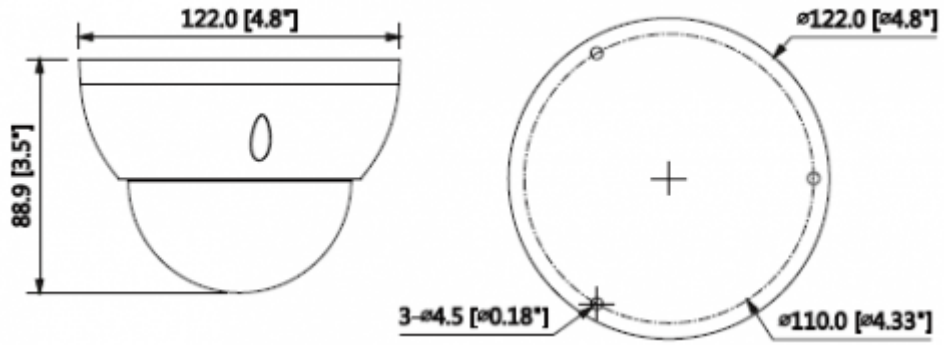

IPC-HDBW2421RP-ZS

4MP WDR IR Dome IP Kamera

| | |
|-------------|-----------------------|
| Boyutlar | 88.9mm x ϕ 122mm |
| Net Ağırlık | 0.4Kg |

| Junction Mount | Inceiling Mount |
|---|--|
| PFA137 | PFB200C |
|  |  |
| Wall Mount | Pole Mount |
| PFB203W | PFB203W + PFA152 |
|  |  |