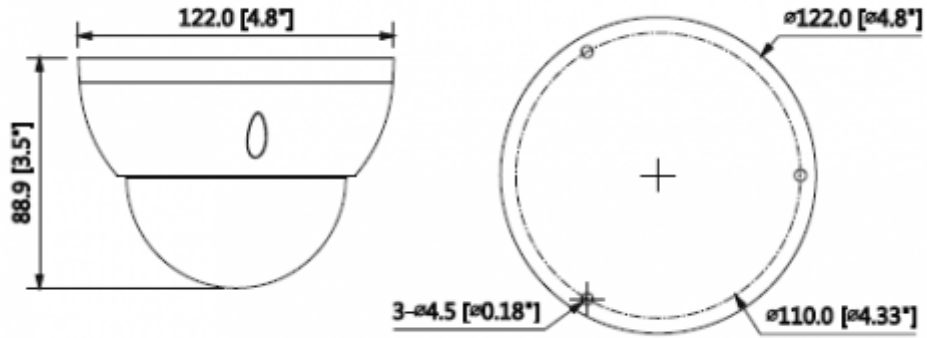

IPC-HDBW2221RP-ZS

2MP WDR IR Dome Network Kamera

Dayanıklılık Sertifikası	IK10
Kasa	Metal
Boyutlar	88.9mm x ϕ 122mm
Net Ağırlık	0.4kg

Junction Mount	Inceiling Mount
PFA137	PFB200C
	
Wall Mount	Pole Mount
PFB203W	PFB203W + PFA152
